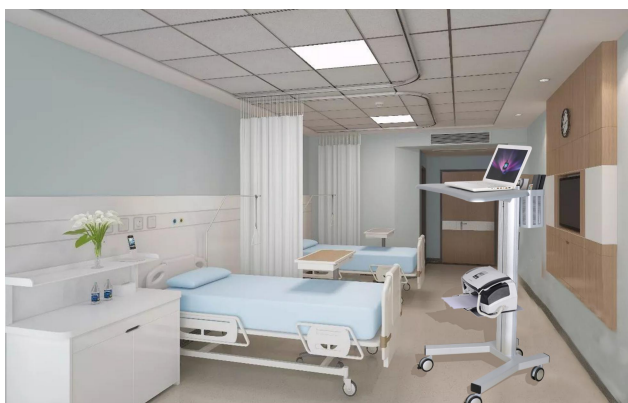

电脑移动推车，应用于医院机构、各种办公公共场所，移动信息化查房车，带有静音万向脚轮，想停哪里就停哪里，本产品桌面采用高强度复合板，一体成型表面金属烤漆、防潮造型美观实用，可放置键盘、鼠标，并且桌面可伸缩调节，扩展可使用面积，立柱全是铝合金打造，耐用美观，还有电源排插、其它配件可进行选配。

Computer mobile cart, used in hospital institutions, various office public places, mobile information ward-round cart, with silent universal casters, can stop wherever you want. The desktop of this product is made of high-strength composite board, which is integrally formed with metal paint on the surface, and has beautiful and practical moisture-proof shape. The keyboard and mouse can be placed, and the desktop can be telescopically adjusted to expand the usable area. The columns are all made of aluminum alloy, which is durable and beautiful. There are also power plugs and other accessories that can be selected.

手动调节高度

Manually adjust the height

气动调节高度

Pneumatic height adjustment

站立交替移动电脑支架，适用于各种办公场所，推车带有静音万向脚轮，可以移动到舒服、合适的地方进行站立交替办公，属于手动调节高度，本产品桌面采用高强度复合板，一体成型表面金属烤漆、防潮造型美观实用，可放置键盘、鼠标，并且桌面可伸缩调节，扩展可使用面积，立柱全是铝合金打造，耐用美观，还有电源排插、其它配件可进行选配。

Stand and move the computer stand alternately, which is suitable for various office places. The cart is equipped with silent universal casters, which can move to a comfortable and suitable place for standing and working alternately. It belongs to manual height adjustment. The desktop of this product is made of high-strength composite board, which is integrally formed with metal paint on the surface, and has beautiful and practical moisture-proof shape. The keyboard and mouse can be placed, and the desktop can be adjusted telescopically to expand the usable area. The columns are all made of aluminum alloy, which is durable and beautiful. There are also power plugs and other accessories that can be selected.